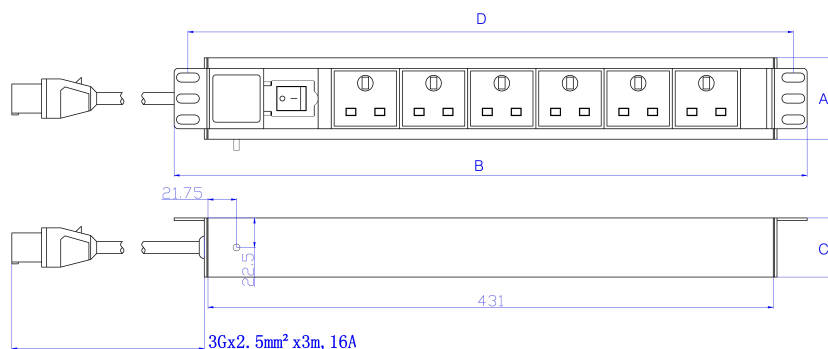

Product Specifications

Feature	Values
Mounting dimension	19 inch
Mounting direction	Horizontal
Electrical connection	Connecting cord with plug
Type of electric plug connection	16 Amp - EN60309 Style (BS4343)
Cable length	3 m
Number of UK BS1363 sockets	6
Number of rack units (RU)	2
Width	482.6 mm
Height	62 mm
Depth	45 mm
Supply voltage	250 V
Switchable	Yes
With LED indication	Yes
With mounting bracket	Yes

Excel 6-way Horizontal PDU - 6x UK sockets, 16A IEC 60309 plug - Switched

Item Code: D16-6H-EXL

Additional specifications

Features	Values
Rated Voltage	250 V AC 50/60 Hz
Rated current	16A
Maximum power	4000 W
Unit control	LED indicator. On/off rocker switch
Insulation Resistance	$\geq 5\text{M}\Omega$
Fire resistance	Flame retardant
Operating temperature	-10°C~+45°C
Relative humidity	0%~90%
Cable entry (horizontal orientation)	Left
Cable entry (vertical orientation)	Top
Socket angle (horizontal orientation)	90°
Socket angle (vertical orientation)	45°
Master Circuit Breaker	NO
Master Switch	Yes
Housing colour	Silver
Housing material	Aluminum

Excel 6-way Horizontal PDU - 6x UK sockets, 16A IEC 60309 plug - Switched

Item Code: D16-6H-EXL

excel
without compromise.

Product drawing

All dimensions are in mm
unless stated otherwise

Key	
A	Height
B	Width
C	Depth
D	Mounting Centres